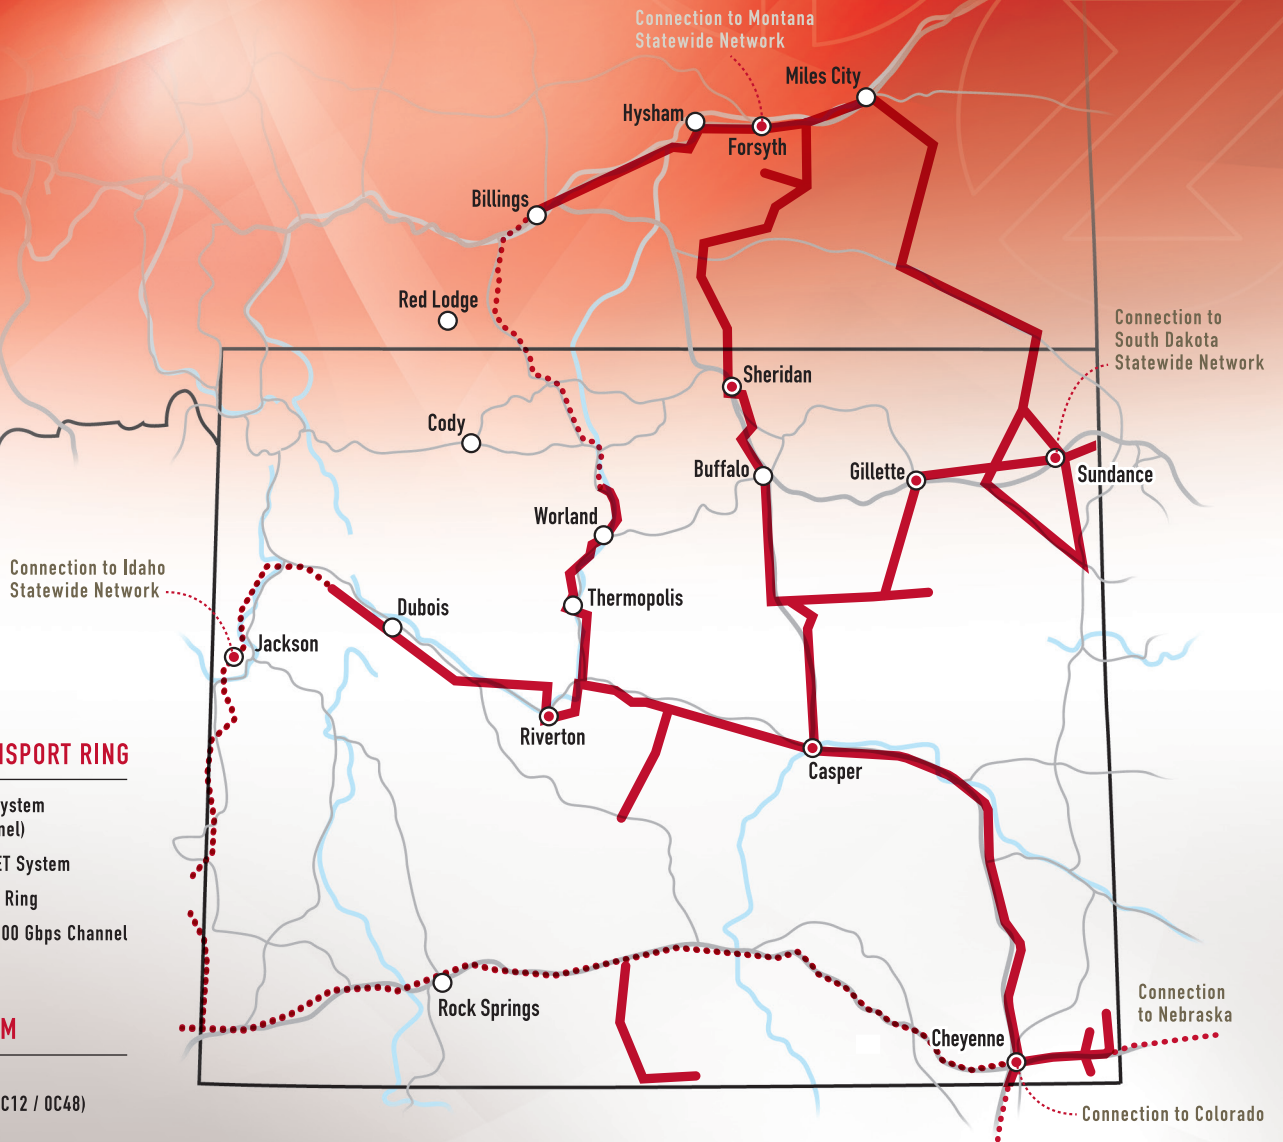

YOU'RE CONNECTED

INTERNET

NETWORK SERVICES

NETWORK MAP

CORPORATE TRANSPORT RING

- 40 Channel DWDM System (100 Gbps per channel)
- 2.5 Gbps OC48 SONET System
- 10 Gbps Flexponder Ring
- Multiple 10 Gbps / 100 Gbps Channel
- COE / MPLS

ACCESS MEDIUM

- Transport Services (DS1 / DS3 / OC3 / OC12 / OC48)
- Dark Fiber Lease
- Wavelength Services (2.5, 10, 40, 100 Gbps)
- Ethernet Services at 10 / 100 / 1,000 / 10,000 / 100,000
- Conduit Lease Available

LEGEND

- Existing ON-Transport Network
- Existing Off-Net Network
- Carrier POP